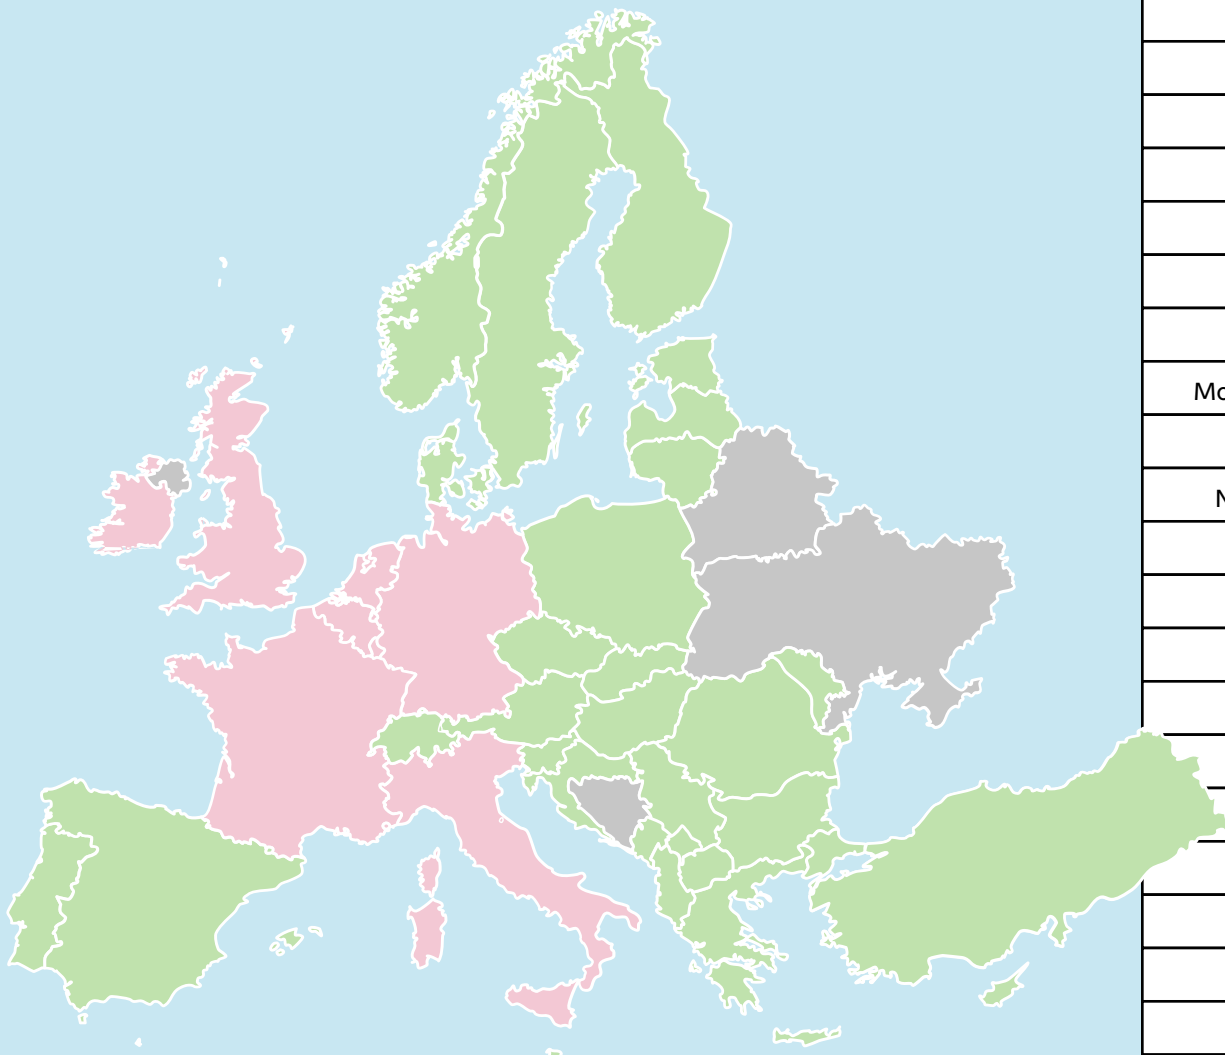

International Parcel Shipping Rate Card

Lbs	E1	E2
0-1	\$31.25	\$37.50
2	\$31.25	\$37.50
3	\$31.25	\$39.12
4	\$34.92	\$48.76
5	\$40.26	\$54.98
6	\$43.21	\$59.17
7	\$49.27	\$65.69
8	\$50.87	\$67.58
9	\$56.59	\$74.04
10	\$57.29	\$74.19
11	\$57.43	\$77.31
12	\$57.88	\$78.95
13	\$66.19	\$86.13
14	\$72.17	\$98.83
15	\$76.57	\$111.60
16	\$82.95	\$117.89
17	\$84.07	\$120.60
18	\$86.41	\$125.57
19	\$91.22	\$131.42
20	\$91.52	\$138.93
21	\$91.88	\$147.58
22	\$92.05	\$148.35
23	\$92.22	\$151.55

Lbs	E1	E2
24	\$92.38	\$151.71
25	\$93.42	\$153.63
26	\$112.38	\$169.01
27	\$114.59	\$172.01
28	\$125.74	\$181.62
29	\$130.19	\$194.09
30	\$130.54	\$195.05
31	\$133.79	\$195.23
32	\$135.10	\$195.42
33	\$136.71	\$199.61
34	\$137.05	\$202.37
35	\$137.28	\$203.05
36	\$137.46	\$205.99
37	\$137.64	\$212.26
38	\$140.09	\$217.63
39	\$150.16	\$217.79
40	\$158.47	\$224.56
41	\$159.99	\$227.82
42	\$161.87	\$247.73
43	\$164.24	\$254.24
44	\$166.59	\$257.70
45	\$172.57	\$258.21
46	\$174.68	\$258.65

Shipping Zones

E1
Belgium BE
France FR
Germany DE
Ireland IE
Italy IT
Luxembourg LU
Monaco MC
Netherlands NL
San Marino SM
United Kingdom GB

E2
Albania AL
Andorra AD
Austria AT
Bulgaria BG
Cyprus CY
Croatia HR
Czechia CZ
Denmark DK
Estonia EE
Finland FI
Greece GR
Hungary HU
Kosovo XK
Latvia LV
Liechtenstein LI
Lithuania LT
Malta MT
Moldova, Republic of MD
Montenegro ME
North Macedonia MK
Norway NO
Poland PL
Portugal PT
Romania RO
Serbia RS
Slovakia SK
Slovenia SI
Spain ES
Sweden SE
Switzerland CH
Turkey TR